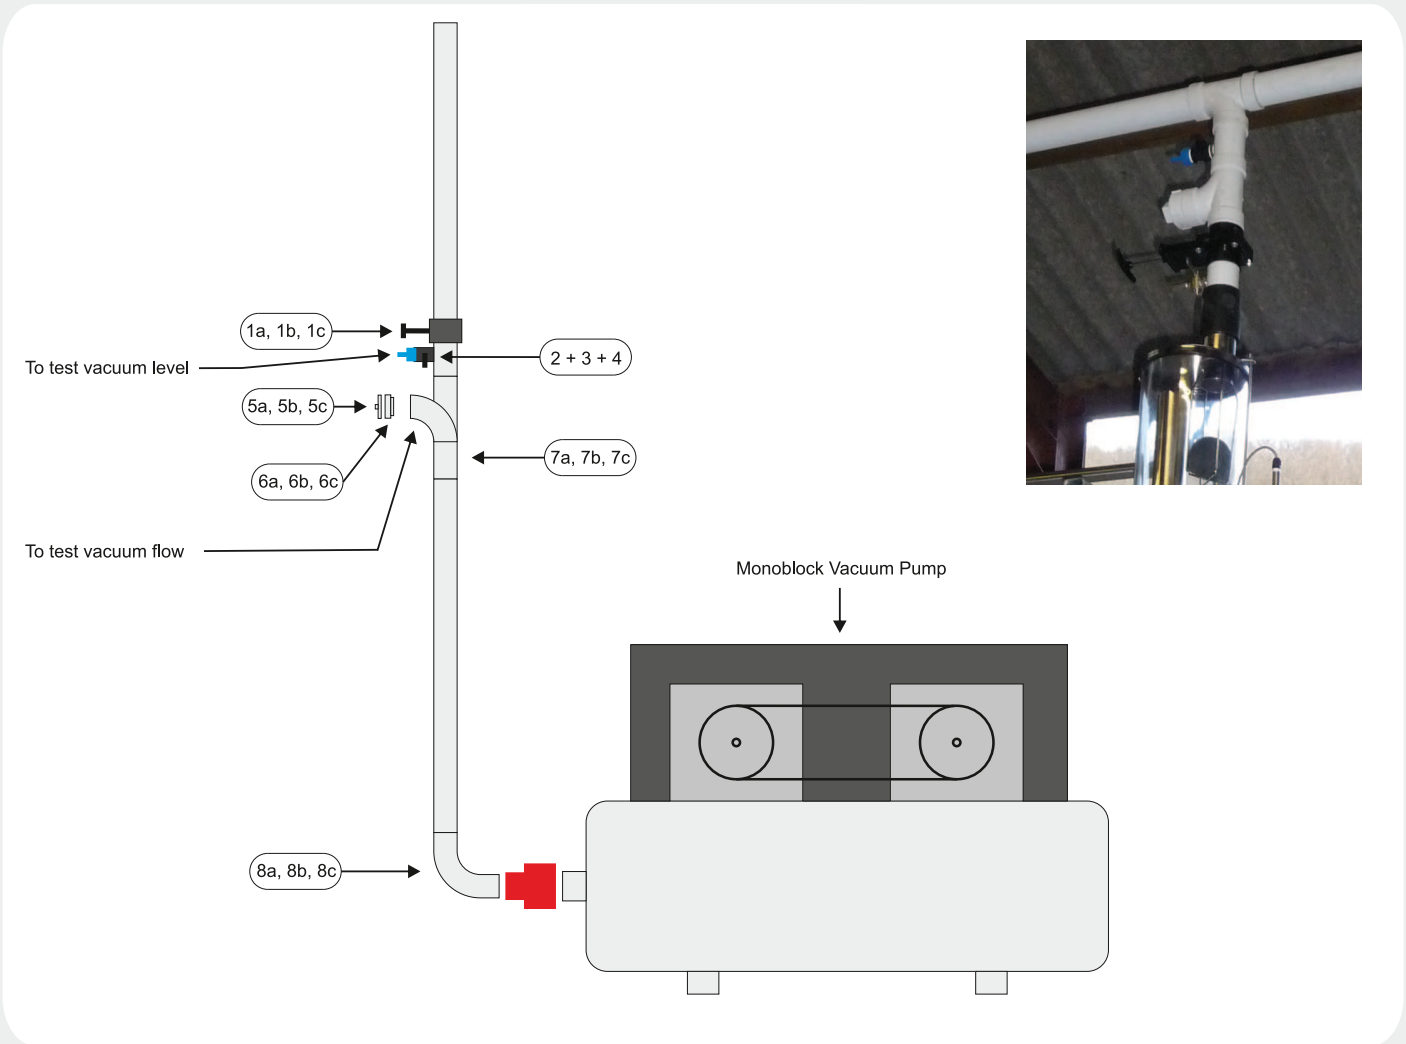

Vacuum Pump Test Points

Vacuum Pump Test Points

Vacuum Pump Test Points - White PVC Imperial Vacuum Line

Test Point Kits

Part No	Description
64-0200	Vacuum Test Points for 2" Vacuum Line
64-0300	Vacuum Test Points for 3" Vacuum Line
64-0400	Vacuum Test Points for 4" Vacuum Line

NB - Kits include numbered items in diagram of relevant size

Part Numbers

Ref	Description	Part No
1a	2" Valterra Slide Valve	VL0172
1b	3" Valterra Slide Valve	VL0173
1c	4" Valterra Slide Valve	VL0174
2	3/4" BSP Male to 1/2" BSP Male Nipple Grey	PNE311
3	3/4" BSP Female to 3/4" BSP Male Ball Valve	PNE315
4	3/4" BSP Female to 8mm Hosetail	PNE740
5a	2" White PVC Male NPT Thread Plug	VL0132
5b	3" White PVC Male NPT Thread Plug	VL0133
5c	4" White PVC Male NPT Thread Plug	VL0134
6a	2" White PVC Female NPT Thread to Spigot	VL0112
6b	3" White PVC Female NPT Thread to Spigot	VL0113
6c	4" White PVC Female NPT Thread to Spigot	VL0114
7a	2" White PVC Swept T	VL0032
7b	3" White PVC Swept T	VL0033
7c	4" White PVC Swept T	VL0034
8a	2" White PVC 90° Bend	VL0062
8b	3" White PVC 90° Bend	VL0063
8c	4" White PVC 90° Bend	VL0064

Vacuum Pump Test Points

Vacuum Pump Test Points - Grey PVC Metric Vacuum Line

Test Point Kits

Part No	Description
64-0200INTRO	Vacuum Test Points for 75mm Vacuum Line
64-0300INTRO	Vacuum Test Points for 90mm Vacuum Line
64-0400INTRO	Vacuum Test Points for 110mm Vacuum Line