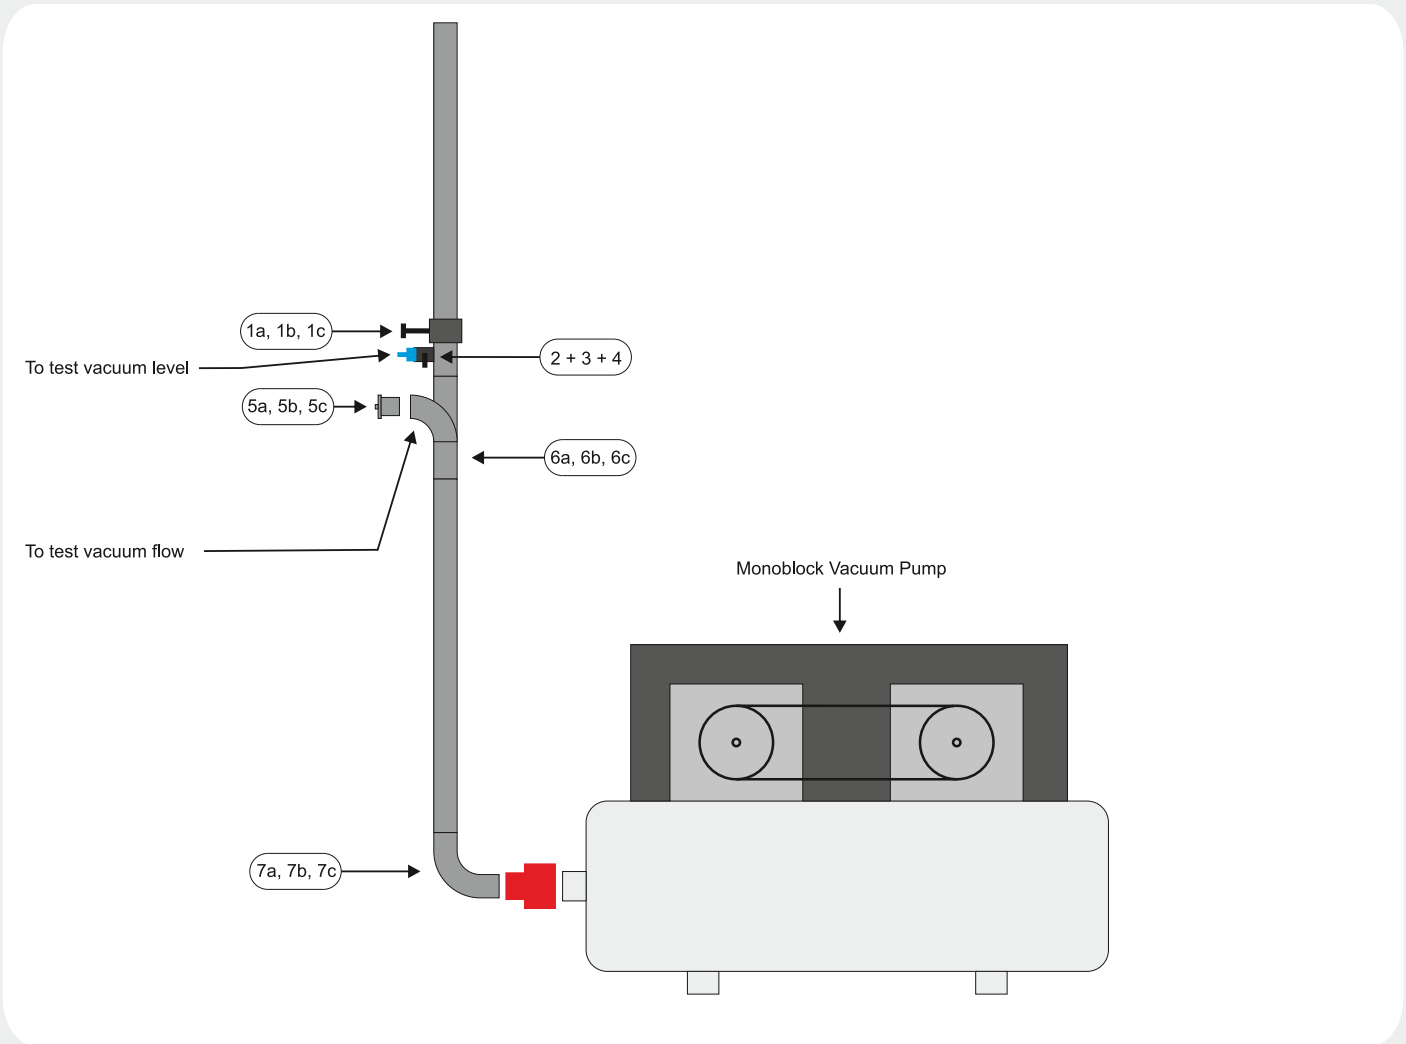

Vacuum Pump Test Points

Vacuum Pump Test Points

Vacuum Pump Test Points - White PVC Imperial Vacuum Line

Test Point Kits

Part No	Description
64-0200	Vacuum Test Points for 2" Vacuum Line
64-0300	Vacuum Test Points for 3" Vacuum Line
64-0400	Vacuum Test Points for 4" Vacuum Line

NB - Kits include numbered items in diagram of relevant size

Part Numbers

Ref	Description	Part No
1a	2" Valterra Slide Valve	VL0172
1b	3" Valterra Slide Valve	VL0173
1c	4" Valterra Slide Valve	VL0174
2	3/4" BSP Male to 1/2" BSP Male Nipple Grey	PNE311
3	3/4" BSP Female to 3/4" BSP Male Ball Valve	PNE315
4	3/4" BSP Female to 8mm Hosetail	PNE740
5a	2" White PVC Male NPT Thread Plug	VL0132
5b	3" White PVC Male NPT Thread Plug	VL0133
5c	4" White PVC Male NPT Thread Plug	VL0134
6a	2" White PVC Female NPT Thread to Spigot	VL0112
6b	3" White PVC Female NPT Thread to Spigot	VL0113
6c	4" White PVC Female NPT Thread to Spigot	VL0114
7a	2" White PVC Swept T	VL0032
7b	3" White PVC Swept T	VL0033
7c	4" White PVC Swept T	VL0034
8a	2" White PVC 90° Bend	VL0062
8b	3" White PVC 90° Bend	VL0063
8c	4" White PVC 90° Bend	VL0064

Vacuum Pump Test Points

Vacuum Pump Test Points - Grey PVC Metric Vacuum Line

Test Point Kits

Part No	Description
64-0200INTRO	Vacuum Test Points for 75mm Vacuum Line
64-0300INTRO	Vacuum Test Points for 90mm Vacuum Line
64-0400INTRO	Vacuum Test Points for 110mm Vacuum Line