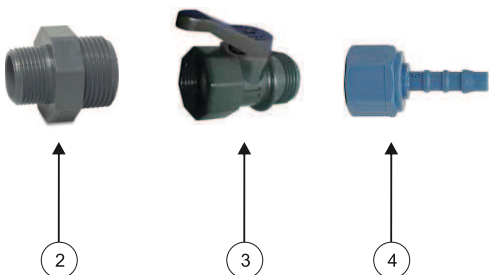

Vacuum Pump Test Points

Vacuum Pump Test Points

Vacuum Pump Test Points - White PVC Imperial Vacuum Line

Test Point Kits

Part No	Description
64-0200	Vacuum Test Points for 2" Vacuum Line
64-0300	Vacuum Test Points for 3" Vacuum Line
64-0400	Vacuum Test Points for 4" Vacuum Line

NB - Kits include numbered items in diagram of relevant size

Part Numbers

Ref	Description	Part No
1a	2" Valterra Slide Valve	VL0172
1b	3" Valterra Slide Valve	VL0173
1c	4" Valterra Slide Valve	VL0174
2	3/4" BSP Male to 1/2" BSP Male Nipple Grey	PNE311
3	3/4" BSP Female to 3/4" BSP Male Ball Valve	PNE315
4	3/4" BSP Female to 8mm Hosetail	PNE740
5a	2" White PVC Male NPT Thread Plug	VL0132
5b	3" White PVC Male NPT Thread Plug	VL0133
5c	4" White PVC Male NPT Thread Plug	VL0134
6a	2" White PVC Female NPT Thread to Spigot	VL0112
6b	3" White PVC Female NPT Thread to Spigot	VL0113
6c	4" White PVC Female NPT Thread to Spigot	VL0114
7a	2" White PVC Swept T	VL0032
7b	3" White PVC Swept T	VL0033
7c	4" White PVC Swept T	VL0034
8a	2" White PVC 90° Bend	VL0062
8b	3" White PVC 90° Bend	VL0063
8c	4" White PVC 90° Bend	VL0064

NB - Kits include numbered items in diagram of relevant size

Part Numbers

Ref	Description	Part No
1a	75mm Valtera Slide Valve	VL0872
1b	90mm Valtera Slide Valve	VL0873
1c	110mm Valtera Slide Valve	VL0874
2	3/4" BSP Male to 1/2" BSP Male Nipple Grey	PNE311
3	3/4" BSP Female to 3/4" BSP Male Ball Valve	PNE315
4	3/4" BSP Female to 8mm Hosetail	PNE740
5a	75mm Grey PVC Threaded End Cap	VL0832
5b	90mm Grey PVC Threaded End Cap	VL0833
5c	75mm Grey PVC Threaded End Cap	VL0834
6a	75mm Grey PVC 90 T	VL0732
6b	90mm Grey PVC 90 T	VL0733
6c	110mm Grey PVC 90 T	VL0734
7a	75mm Grey PVC 90 Degree Bend	VL0762
7b	90mm Grey PVC 90 Degree Bend	VL0763
7c	110mm Grey PVC 90 Degree Bend	VL0764