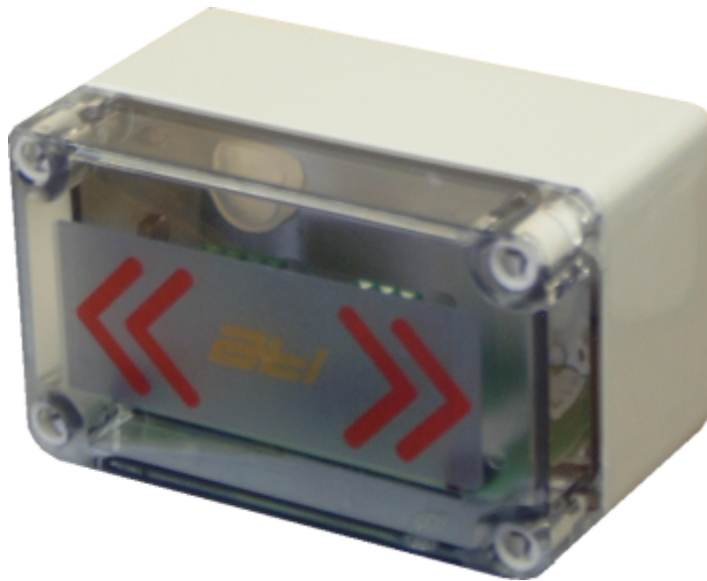

SWINGOVER SWITCH

Part Number: 29-3125
29-3126- Swing-To-Start

Swingover Switch

Swingover Parlour...

The ATL Swingover Switch is the best automatic side notifier on the market. If you team it up with the Micro Milk Meter and the MicroMarque3S you have a winning formula.

Uses Reed Switches & Powerful Magnet to Provide Side Notification

No Maximum Parlour Size*¹

Standard Switching Voltage: +/- 12VDC

IP65 Rated Enclosure

Mounting Brackets For Enclosure & Magnets Provided

Magnet Can Be Mounted Using Bracket Or Screw Kit

LED Display Provides Visual Indicator Of Side Selected

*¹Maximum parlour size of 96pt applies when used in conjunction with the Micro Milk Meter & the MicroMarque3S.